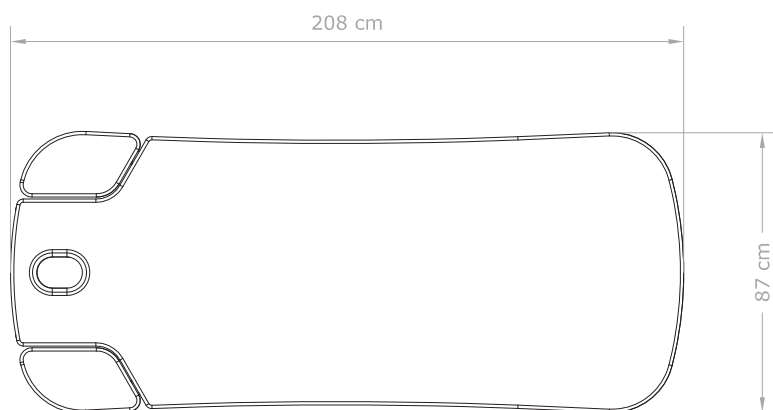

Keid Warm

sonia[®]
BEAUTY CONCEPT

→
TECHNICAL DATA SHEET

→
REF. HZ-3361A-5H
ELECTRIC SPA BED WITH
HEATING

TECHNICAL FEATURES

Length:	208 cm
Width:	87 cm
Height:	67-87 cm
Foam thickness:	18 cm
Weight:	154 kg
Max. Load:	200 kg
Power:	135 W
Frequency:	50/60 Hz
Voltage:	220-240 V
Motors:	4
Upholstery:	PU ● ○
Wood:	● ○

CERTIFICATIONS

- 2014/30/EU Electromagnetic Compatibility
- 2014/35/EU Low Voltage Directive

MOTOR FUNCTIONS

- Height with 2 motors (flat position): 67-87 cm
- Backrest 60° inclination
- Footrest inclination

MANUAL FUNCTIONS

- Adjustable armrest

INCLUDES

- Heating
- Hand controller
- Breather hole
- Memory positions
- Wardrobe with 2 sliding doors
- 3 power outlets to connect accessories or work tools

ACCESSORIES

- Bed Cover

Keid Warm

→
TECHNICAL DATA SHEET

sonia®
BEAUTY CONCEPT

→
REF. HZ-3361A-5H
ELECTRIC SPA BED WITH
HEATING

KG 200 kg
max